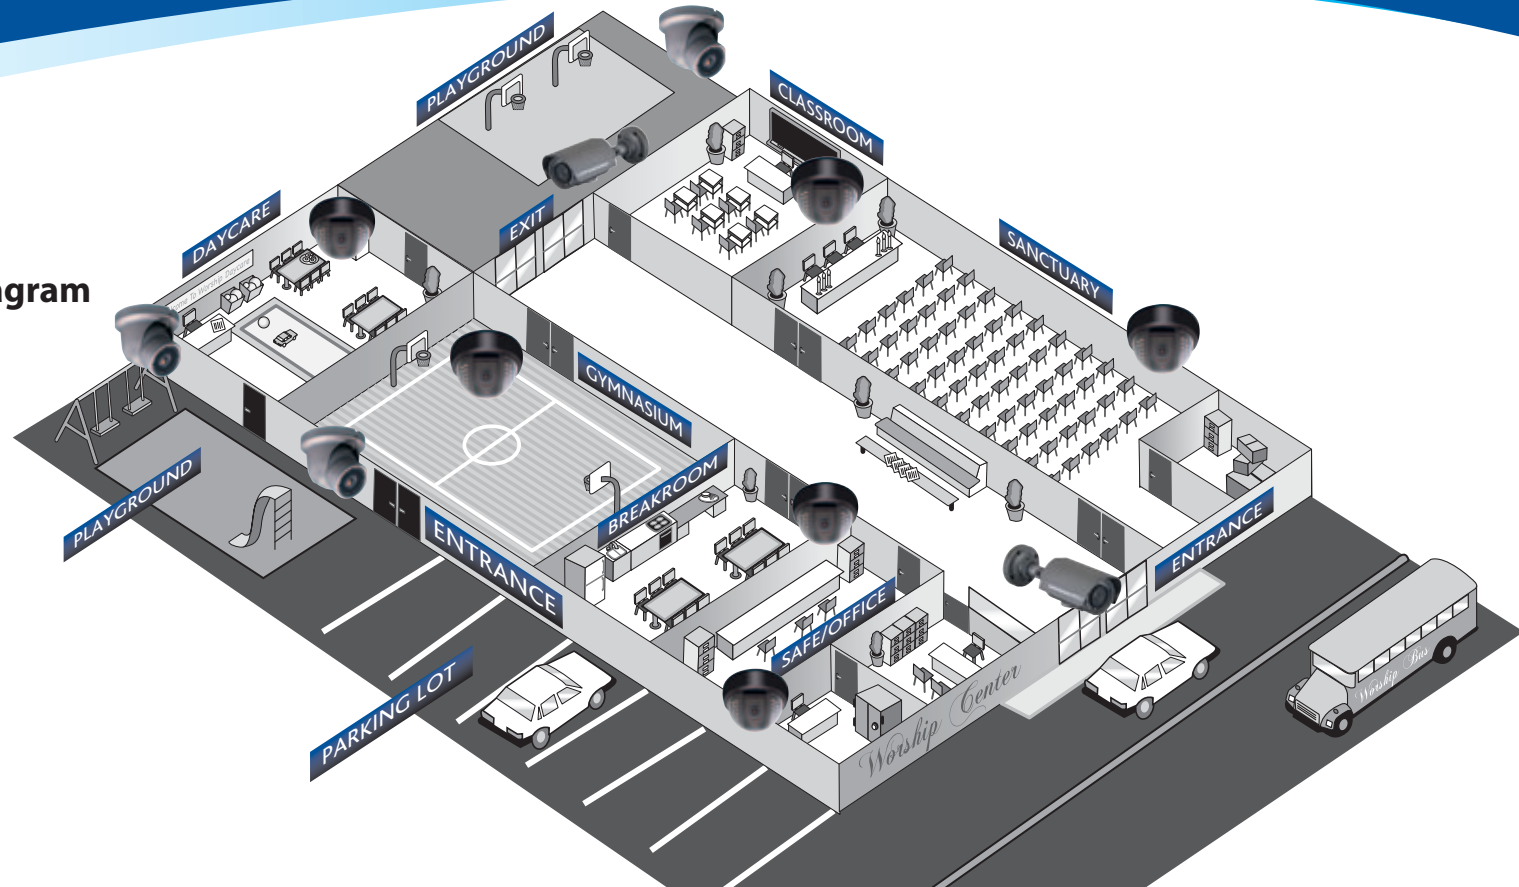

Worship Center

Surveillance Application Diagram

Exterior

- Entrance/Exit Doors
- Parking Lot
- Playground

Interior

- Sanctuary
- Office/Safe
- Gymnasium
- Classroom
- Daycare Room
- Break Room

	Interior Coverage	Exterior Coverage	Monitors	Digital Video Recorders
Optimum	CVC6246iHR HT7246iHR 	HTINTB8 HTINTD8 	VM17LED - 17" VM19LED - 19" 	DVP16PCT  1TB TO 6TB HDD
Advanced	VL647iLT CVC5725DNV 	CVC5715DVN CVC5925DNV 	VM17LED - 17" VM19LED - 19" 	D4CS D8CS D16CS  500GB TO 2TB HDD D8LS D16LS  500GB TO 6TB HDD
Economical	VL648IR CVC646HR 	VL650 VL62 CVC627 	VM15LCD - 15" VM17LCD - 17" 	D4RS D8RS D16RS  250GB TO 2TB HDD