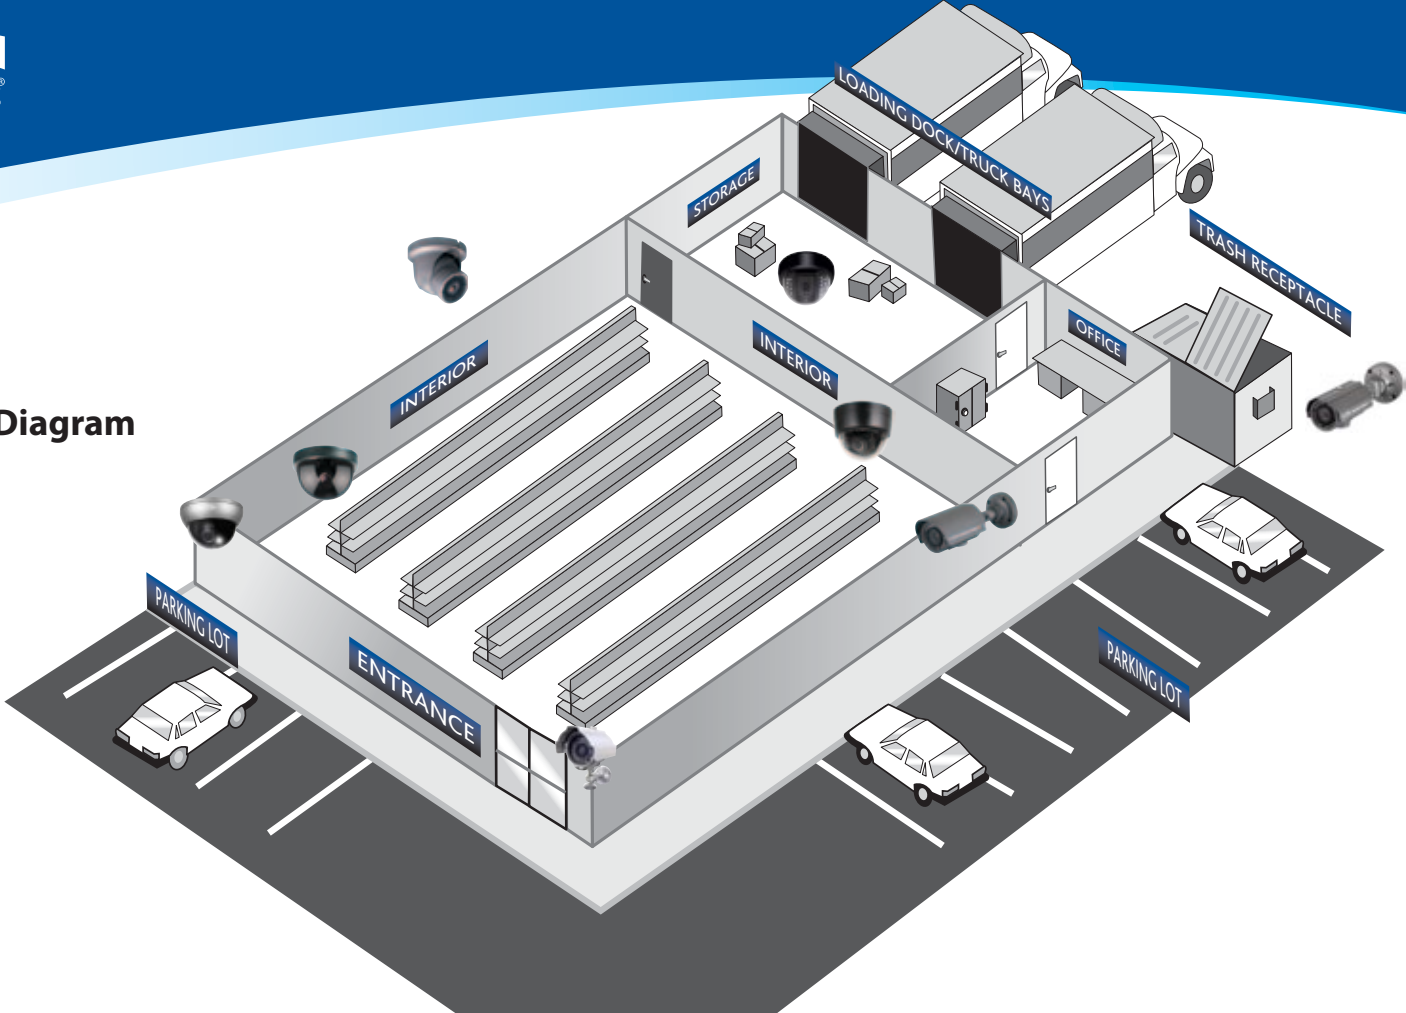

WAREHOUSE

Surveillance Application Diagram

Exterior

- Entrance/Exit Doors
- Loading Dock/Truck Bays
- Parking Lot
- Trash Receptacle

Interior

- Aisles
- Office/Safe
- Receiving Area
- Storage

	Interior Coverage	Exterior Coverage	Monitors	Digital Video Recorders
Optimum	HT647HRTP CVC6246iHR 	HTINTB8 HTINTD8 HT7246iHR 	VM17LED - 17" VM19LED - 19" 	D8LS D16LS 500GB TO 6TB HDD 
Advanced	VL647iLT CVC5925DNV 	CVC5715DNV CVC5845DNV 	VM17LED - 17" VM19LED - 19" 	D4CS D8CS D16CS 500GB TO 2TB HDD 
Economical	VL648IR CVC6146HR 	VL62 CVC627 	VM15LCD - 15" VM17LCD - 17" 	D4RS D8RS D16RS 250GB TO 2TB HDD 