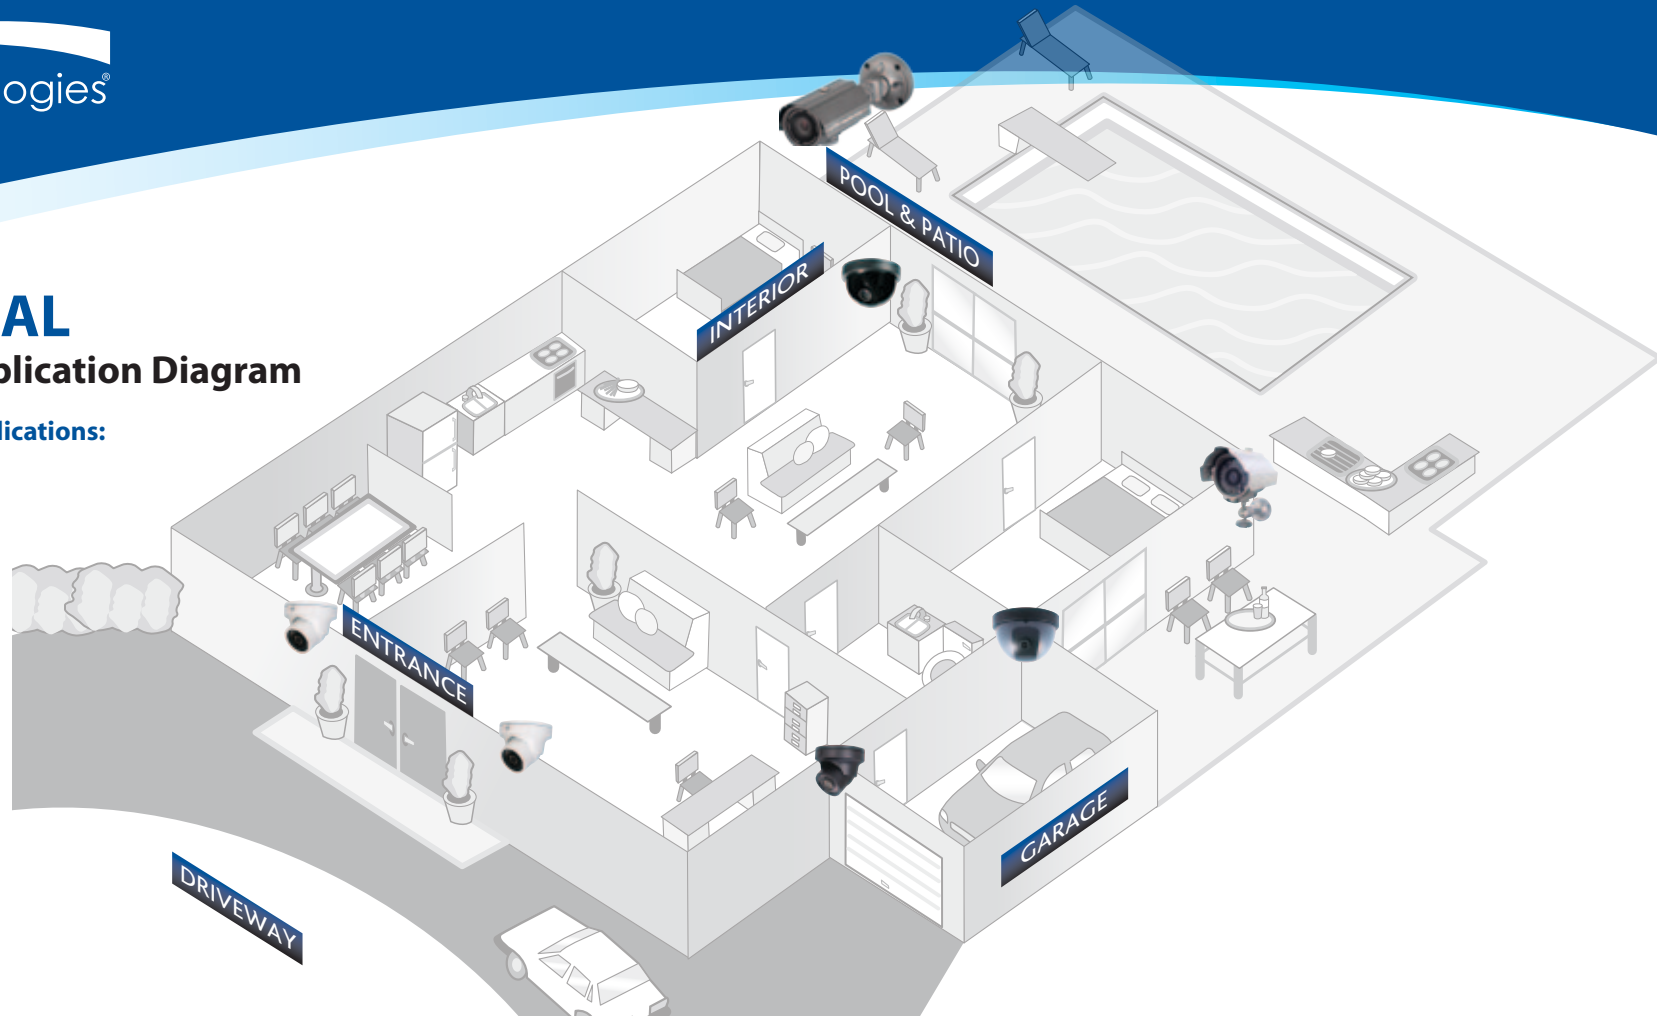

## Surveillance Application Diagram

### Interior & Exterior Applications:

- Entrance
- Driveway
- Interior
- Garage
- Pool
- Patio

	Interior Coverage	Exterior Coverage	Digital Video Recorders
<b>Optimum</b>	CVC648IRHQ CVC648IRHQW CVC6246iHR 	HTINTB8 CVC627 	D4CS  500GB TO 2TB HDD
<b>Advanced</b>	VL648IR VL648IRVF VL648IRW VL648IRVFW 	CVC61iLTB, CVC61iLTW CVC62iLTB, CVC62iLTW 	D4WRS D8WRS  250GB TO 2TB HDD
<b>Economical</b>	VL644DC VL64TP VL644DCW VL64TPW 	CVC61HRB, CVC61HRW CVC62HRB, CVC62HRW CVC71HRB, CVC61HRW 	D4RS250  250GB TO 2TB HDD